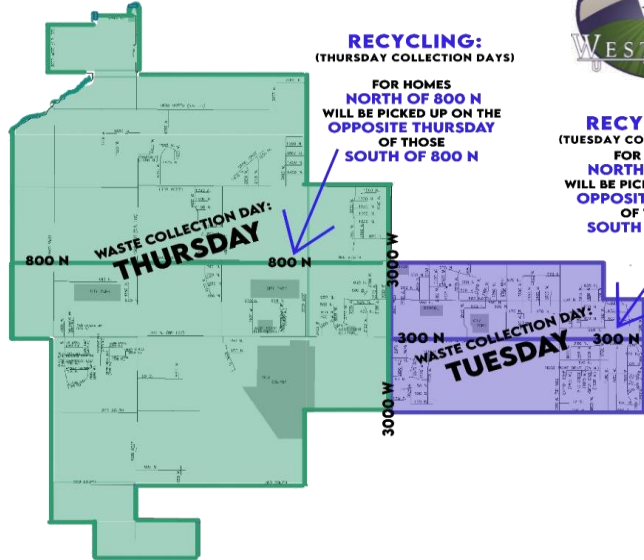

# 2023 WASTE COLLECTION CALENDAR

HOLIDAY

GREEN WASTE ENDS/BEGINS  
(Apr 1-Nov 30)

**RECYCLING**

**TUESDAYS:**

- NORTH of 300 N
- SOUTH of 300 N

**THURSDAYS:**

- NORTH of 800 N
- SOUTH of 800 N

**\*PLEASE PUT TRASH CONTAINERS OUT BEFORE 6:30 AM ON COLLECTION DAY**