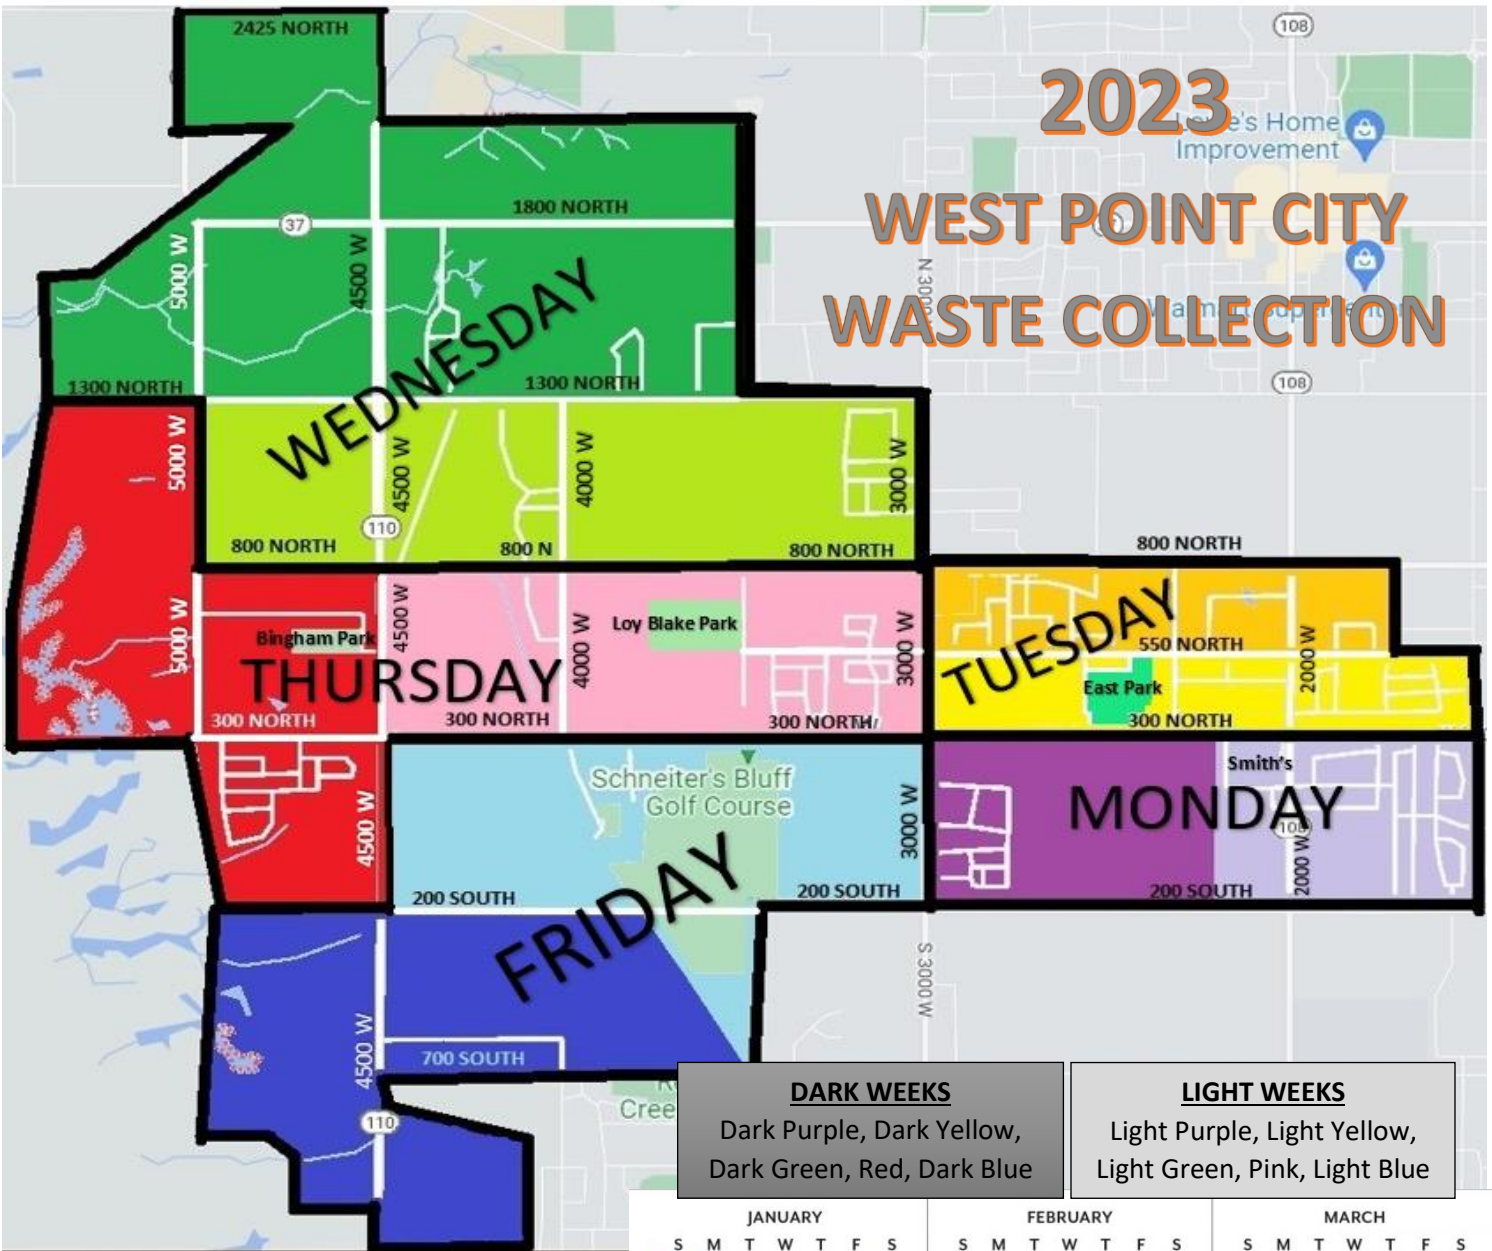

2023

WEST POINT CITY WASTE COLLECTION

DARK WEEKS	LIGHT WEEKS
Dark Purple, Dark Yellow, Dark Green, Red, Dark Blue	Light Purple, Light Yellow, Light Green, Pink, Light Blue

- Regular garbage collection is every week.
- Recycle collection occurs every other week on the same day as your trash service. Please make sure all recyclables fit in your recycling container, and **DO NOT** bag them.
- Place your cans on the curb the night before or by 6:00 a.m. on your service day.
- When a collection day falls on one of the following holidays, the collection will be delayed by one day: New Year's Day, Independence Day, Thanksgiving Day, and Christmas Day.

JANUARY							FEBRUARY							MARCH						
S	M	T	W	T	F	S	S	M	T	W	T	F	S	S	M	T	W	T	F	S
1	2	3	4	5	6	7				1	2	3	4				1	2	3	4
8	9	10	11	12	13	14	5	6	7	8	9	10	11	5	6	7	8	9	10	11
15	16	17	18	19	20	21	12	13	14	15	16	17	18	12	13	14	15	16	17	18
22	23	24	25	26	27	28	19	20	21	22	23	24	25	19	20	21	22	23	24	25
29	30	31					26	27	28					26	27	28	29	30	31	